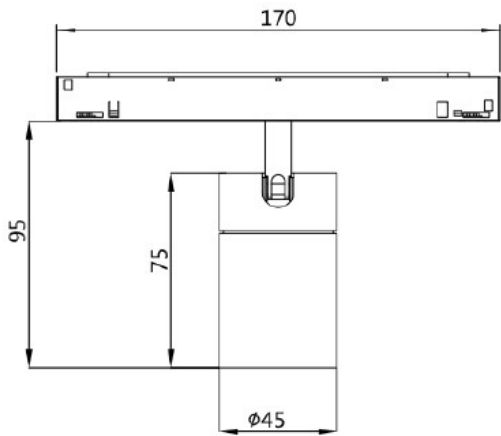

Detail | lighting Cortes 48v DT. ALT45

Long stem & short stem versions available