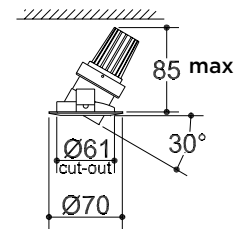

Corona-PRO

Round LED Recessed dark-light downlight. Adjustable 30deg tilt.

Product code	DT. 6624 (add suffix see below)
Construction	Die Cast Aluminium
Colour finish	Suffix: WHITE -11 RAL on request
Light source	a) 9w LED 40 deg (750 lms) 200 mA 45v b) 11w LED 40 deg (975 lms) 250 mA 44v c) (DIM TO WARM OPTION) d) GU10 7w LED 36 deg (560 lms) 240v SORAA (Please contact us for alternative sources)
Colour temp & CRI	Suffix: 2700K / 3000K / 4000K; (Dim to warm option available) Suffix: CRI 83 or 90+
Macadam	<3
Driver option	Suffix: Phase dimming DALI 0-10V
Optional accessories	Honeycomb Elongating lens / etched glass, Firehood Suffix AW - White internal barrel
Dimensions	h85 x 70
Cut out dimension (mm)	61
Special notes	Matching IP54 version available. Flush plaster frame available to order. Remote 3-hour emergency pack available on request.

Trimless flush frame on request

Why use this?

Slim discreet anti-glare look, directional. Excellent angle of tilt. Suitable for all general downlight applications. Tuneable dim-to-warm available.