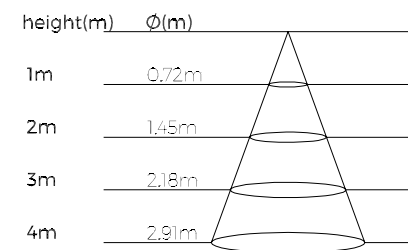

Corona-PRO

Round LED Recessed dark-light downlight. Adjustable 30deg tilt.

Product code	DT. 6624 (add suffix see below)
Construction	Die Cast Aluminium
Colour finish	Suffix: WHITE -11 RAL on request
Light source	a) 9w LED 40 deg (750 lms) 200 mA 45v b) 11w LED 40 deg (975 lms) 250 mA 44v c) (DIM TO WARM OPTION) d) GU10 7w LED 36 deg (560 lms) 240v SORAA (Please contact us for alternative sources)
Colour temp & CRI	Suffix: 2700K / 3000K / 4000K; (Dim to warm option available) Suffix: CRI 83 or 90+
Macadam	<3
Driver option	Suffix: Phase dimming DALI 0-10V
Optional accessories	Honeycomb Elongating lens / etched glass, Firehood Suffix AW - White internal barrel
Dimensions	h85 x 70
Cut out dimension (mm)	61
Special notes	Matching IP54 version available. Flush plaster frame available to order. Remote 3-hour emergency pack available on request.

Trimless flush frame on request

Why use this?

Slim discreet anti-glare look, directional. Excellent angle of tilt. Suitable for all general downlight applications. Tuneable dim-to-warm available.